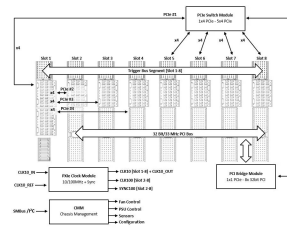

PXI-Express System, 4 U, 8 slots, Gen 3

KATALOGNUMMER

14579-030

Desktop PXI Express Chassis for one PXI Express System Controller with up to 16 HP and 7 PXI or PXI Express Boards with 4 HP Width.

CERTIFICERINGER

Air flow from bottom to rear with temperature controlled fans; Integrated Chassis Monitoring Modul (CMM)

Wide range AC input with mains switch on the rear side, power push button on the front (top)

Rear panel external 10 MHz clock inputs/outputs

PRODUKTEGENSKABER

Product Type: System

Number of Slots: 8

Type: Desktop

Backplane Type: PXI Express, 4 Link Configuration

Data Transfer: PCIe Gen3

Power per Slot: 50W

Indgangsspænding AC: 100 – 240V