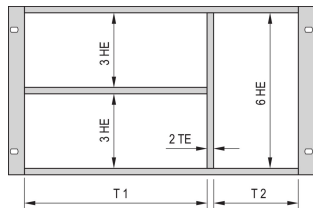

Combined Mounting Kit for Chassis

The combined mounting enable the option to split a 6 U high subrack or case in 2 x 3 U and 6 U sections. Different versions are available.

CERTIFICERINGER

FUNKTIONER

Designed to accept Euroboards (100 mm high) and double Euroboards (233.35 mm high)

Subdivision of the 6 U assembly area into: 2 x 3 U, 1 x 6 U

SPECIFIKATIONER

- Rack Height:** 6U
- Type:** Combined
- Produktfamilie:** EuropacPRO
- Product Type:** Mounting Kit
- Works With:** Subracks

Table 1/1