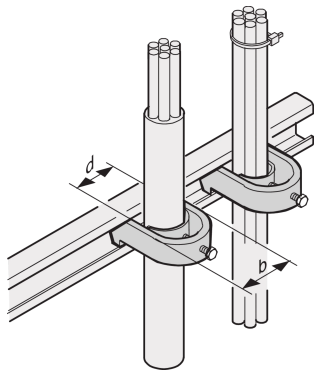

C-Rail Cable Shell

C-Rails are for better cable management. Installation generally behind the 19" uprights. They are compatible with standard cable clabs.

CERTIFICERINGER

FUNKTIONER

For mounting of cables on C-profiles and cable support rails

SPECIFIKATIONER

Product Type: Clamp

Materiale: Stål

Table 1/1

| Katalognummer | Finish | Pakke mængde | Produktfamilie | Type | Works With |
|---------------|------------|--------------|----------------|-------------|-------------|
| 20114-728 | Tin Plated | 10 | Varistar CP | Cable Clamp | |
| 20118-778 | Tin Plated | 10 | Varistar CP | Cable Clamp | |
| 20118-777 | Tin Plated | 10 | Varistar CP | Cable Clamp | |
| 20118-776 | Tin Plated | 10 | Varistar CP | Cable Clamp | |
| 20114-729 | Tin Plated | 10 | Varistar CP | Cable Clamp | |
| 20118-775 | Tin Plated | 10 | Varistar CP | Cable Clamp | |
| 20114-731 | Tin Plated | 10 | Varistar CP | Cable Clamp | Varistar CP |

| Katalognummer | Finish | Pakke mængde | Produktfamilie | Type | Works With |
|---------------|------------|--------------|----------------|-------------|------------|
| 20114-730 | Tin Plated | 10 | Varistar CP | Cable Clamp | |