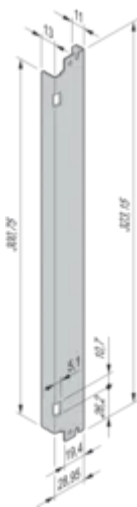

FUNKTIONER

Configuration: Front panel with IEA handle (with/without spring loading)

SPECIFIKATIONER

Dybde (D):	1mm
Rack Width:	6HP
Rack Height:	8U
Accessory Type:	Front panel
Product Type:	Front Panel
Materiale:	Stainless Steel

Table 1/1

Katalognummer	Pakke mængde	Håndtagstype	Front Finish	Rear Finish	Højde (H)	Bredde (W)
31596-791	1	Plunger	Raw	Raw	323.15mm	29mm
31596-792	1	Lever	Raw	Raw	323.15mm	29mm

DIAGRAMS

ADVARSEL

nVent-produkter skal kun installeres og anvendes som angivet i nVents produktvejledninger og træningsmaterialer. Vejledninger er tilgængelige på www.nvent.com og hos din nVent kundeservicerepræsentant. Forkert installation, misbrug, fejlanvendelse eller anden unladelse af fuldt ud at følge nVents instruktioner og advarsler kan medføre funktionsfejl, materielle skader, alvorlige personskader eller død og/eller ugyldiggøre din garanti.