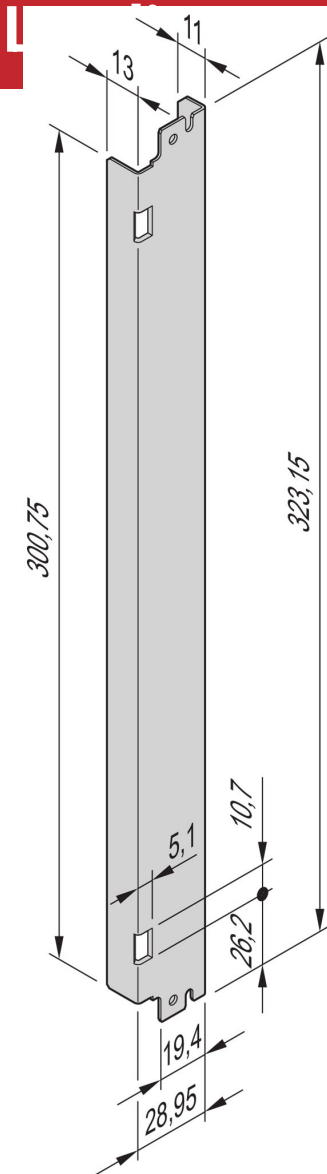

# ATCA Front Panel, St, Reinforced, With Spring

AdvancedTCA front panel for spring-loaded IEA handle with die-cast end piece.

CERTIFICERINGER

## FUNKTIONER

Configuration: Front panel with IEA handle (with/without spring loading)

## SPECIFIKATIONER

<b>Dybde (D):</b>	1mm
<b>Rack Width:</b>	6HP
<b>Rack Height:</b>	8U
<b>Accessory Type:</b>	Front panel
<b>Product Type:</b>	Front Panel
<b>Materiale:</b>	Stainless Steel

Table 1/1

Katalognummer	Pakke mængde	Håndtagstype	Front Finish	Rear Finish	Højde (H)	Bredde (W)
31596-791	1	Plunger	Raw	Raw	323.15mm	29mm
31596-792	1	Lever	Raw	Raw	323.15mm	29mm