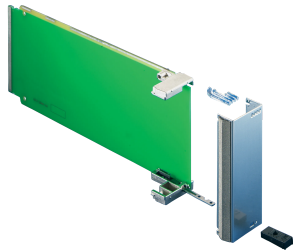

AMC Front Panel With Pull Handle

AdvancedMC Front Panel including EMC gasket for AMC.0 Rev. 2.0 Modules.

CERTIFICERINGER

FUNKTIONER

In accordance with AMC.0 R2.0 specification

Front panel for pull-handle mechanism (with cut-outs for light pipe)

For the use together with the AMC Pull-handle mechanism, AMC.0 R2.0

SPECIFIKATIONER

Accessory Type: Front panel

Product Type: Front Panel

Table 1/2

Katalognummer	Højde (H)	Rack Width	Design Feature	Materiale	Finish	Pakke mængde
30849-658	73.8mm	4HP	Mid-Size	Aluminium	Passivated	1
30849-694	148.8mm	6HP	Full-Size	Aluminium	Passivated	1
30849-406	148.8mm	4HP	Mid-Size	Stainless Steel		1
30849-402	73.8mm	3HP	Compact	Stainless Steel		1
30849-403	73.8mm	4HP	Mid-Size	Stainless Steel		1

Katalognummer	Højde (H)	Rack Width	Design Feature	Materiale	Finish	Pakke mængde
30849-682	73.8mm	6HP	Full-Size	Aluminium	Passivated	1
30849-407	148.8mm	6HP	Full-Size	Stainless Steel		1
30849-404	73.8mm	6HP	Full-Size	Stainless Steel		1
30849-670	148.8mm	4HP		Aluminium	Passivated	1