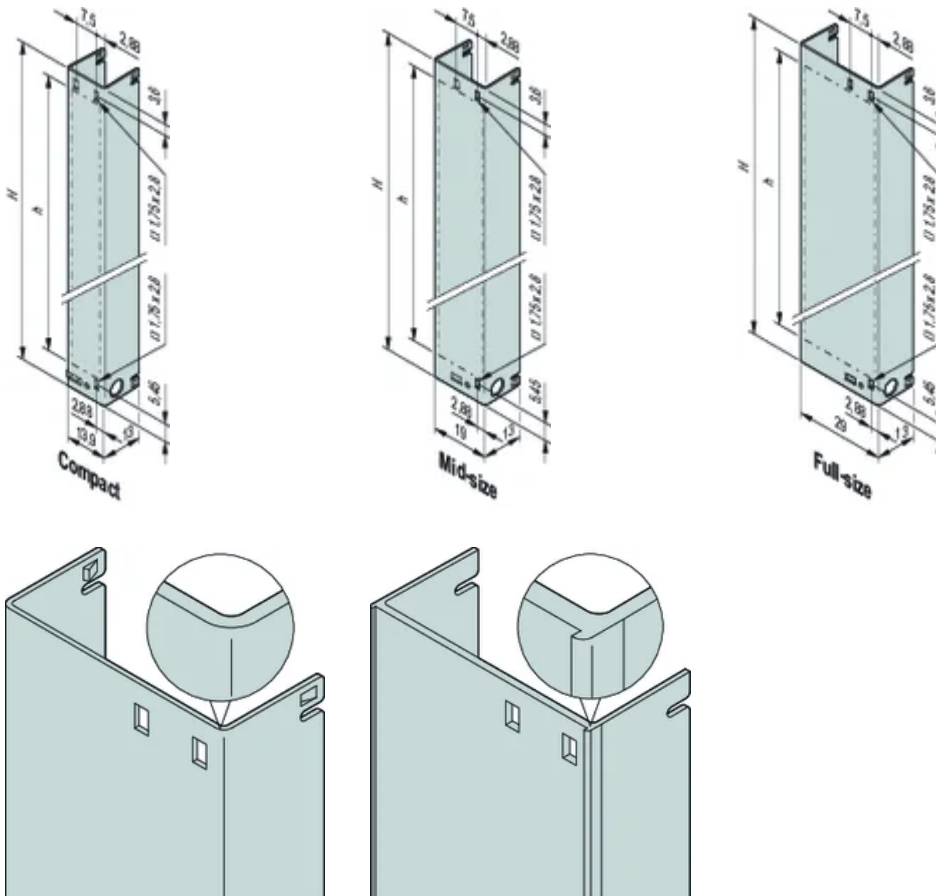

Katalognummer	Højde (H)	Rack Width	Design Feature	Materiale	Finish	Pakke mængde
30849-682	73.8mm	6HP	Full-Size	Aluminium	Passivated	1
30849-407	148.8mm	6HP	Full-Size	Stainless Steel		1
30849-404	73.8mm	6HP	Full-Size	Stainless Steel		1
30849-670	148.8mm	4HP		Aluminium	Passivated	1

Table 2/2

Katalognummer	Front Finish	Rear Finish	Dybde (D)	Bredde (W)
30849-658	Raw	Raw	2.5mm	19mm
30849-694	Raw	Raw	2.5mm	29mm
30849-406	Raw	Raw	1mm	19mm
30849-402	Raw	Raw	1mm	13.9mm
30849-403	Raw	Raw	1mm	19mm
30849-682	Raw	Raw	2.5mm	29mm
30849-407	Raw	Raw	1mm	29mm
30849-404	Raw	Raw	1mm	29mm
30849-670	Raw	Raw	2.5mm	19mm

DIAGRAMS