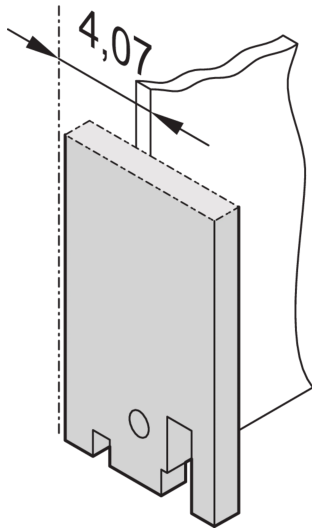

19" Front Panel, Plain

Front panel without or with SUB-D-, ST type 3- or FDDI cut-out.

CERTIFICERINGER

FUNKTIONER

19" Front Panel without Cutout

SPECIFIKATIONER

Dybde:	2.5mm
Materiale:	Aluminium
Accessory Type:	Front panel
Product Type:	Front Panel

Table 1/2

Katalognummer	Rack Height	Rack Width	Pakke mængde	Front Finish	Rear Finish	Farvekode
30118-328	3U	4HP	1	Painted	Conductive	RAL 7035

Katalognummer	Rack Height	Rack Width	Pakke mængde	Front Finish	Rear Finish	Farvekode
30118-331	3U	28HP	1	Painted	Conductive	RAL 7035
30118-330	3U	14HP	1	Painted	Conductive	RAL 7035
30118-329	3U	7HP	1	Painted	Conductive	RAL 7035

Table 2/2

Katalognummer	Finish	Højde	Bredde
30118-328	Struktur Pulvermaling	128.4mm	19.98mm
30118-331	Struktur Pulvermaling	128.4mm	141.9mm
30118-330	Struktur Pulvermaling	128.4mm	70.78mm
30118-329	Struktur Pulvermaling	128.4mm	35.22mm