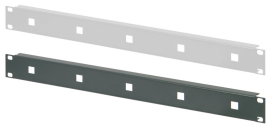

19" Front Panel for Cable Eyes

19" front panel are for accommodating cable eyes.

CERTIFICERINGER

FUNKTIONER

19" front panel to accommodate cable eyes (to mount the eyes, insert and rotate them 45°)

SPECIFIKATIONER

Dybde:	1.5mm
Rack Width:	95HP
Accessory Type:	Front panel
Product Type:	Front Panel
Materiale:	Stål

Table 1/2

Katalognummer	Rack Height	Mounting	Pakke mængde	Front Finish	Rear Finish	Farvekode
20118-761	1U	Screw-on Front	1	Painted	Painted	RAL 7035
20118-762	1U	Screw-on Front	1	Painted	Painted	RAL 7021

Table 2/2

Katalognummer	EMC Shielding	Finish	Højde	Type	Bredde
---------------	---------------	--------	-------	------	--------

20118-761	No	Struktur Pulvermaling	43.6mm	19" Front Panel	483mm
20118-762	No	Struktur Pulvermaling	43.6mm	19" Front Panel	483mm