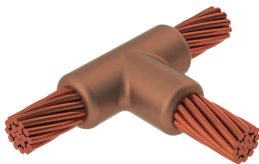

Cable to Cable

Power Utilities

nVent ERICO Cadweld graphite molds are designed and engineered for thousands of connection styles and conductor combinations.

FUNKTIONER

Forms a permanent, low resistance connection

Provides a molecular bond

nVent ERICO Cadweld Exothermic Connections are rated with the same current capacity as the conductor

Portable installation equipment with no external source of power required

Installers can be easily trained to make nVent ERICO Cadweld Exothermic Connections

Connections can be visually inspected

SPECIFIKATIONER

Table 1/1

Katalognummer	Mold Family	Conductor 1	Conductor 1 Outer Diameter, Nominal	Conductor 2	Conductor 2 Outer Diameter, Nominal
PAC2C2C	PA Mold Family	1/0 Concentric	9.47mm	1/0 Concentric	9.47mm

YDERLIGERE PRODUKTOPLYSNINGER

For applications such as computer room, tunnel or other low-ventilation areas, specify a smokeless nVent ERICO Cadweld Exolon mold. Add an XL prefix to the standard mold part number when ordering (for example, a TAC2Q2Q becomes XLTAC2Q2Q). Similarly, nVent ERICO Cadweld Exolon welding material is also designated by the XL prefix (for example, 150 becomes XL150).