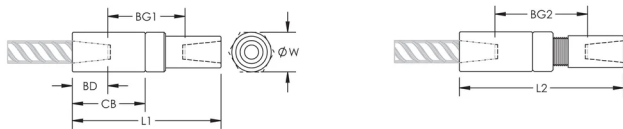

Bar Depth (BD): 58mm

Bar Gap 1 (BG1): 89mm

Bar Gap 2 (BG2): 105mm

Coupler Body (CB): 114mm

Unit Weight: 3.07 kg

Designed to Meet: AASHTO;ABNT NBR 8548:1984;ACI 318 Type 1 (125% Specified Yield);ACI 318 Type 2 (Specified Tensile);ACI 349;ACI 359;AS3600

YDERLIGERE PRODUKTOPLYSNINGER

Bar dimensions and weights listed may vary by region. Coupler sizes not shown may be available by special order. Contact your nVent LENTON representative for more information.

Suffix "EE" has been added to some part numbers to clarify design version among regions.

DIAGRAMS

ADVARSEL

nVent-produkter skal kun installeres og anvendes som angivet i nVents produktvejledninger og træningsmaterialer. Vejledninger er tilgængelige på www.nvent.com og hos din nVent kundeservicerepræsentant. Forkert installation, misbrug, fejlanvendelse eller anden undladelse af fuldt ud at følge nVents instruktioner og advarsler kan medføre funktionsfejl, materielle skader, alvorlige personskader eller død og/eller ugyldiggøre din garanti.

North America

+1.800.753.9221

Option 1 – Customer Care

Option 2 – Technical

Support

Europe

Netherlands:

+31 800-0200135

France:

+33 800 901 793

Europe

Germany:

800 1890272

Other Countries:

+31 13 5835404

APAC

Shanghai:

+ 86 21 2412 1618/19

Sydney:

+61 2 9751 8500

Vores kraftfulde portefølje af mærker:

CADDY

ERICO

HOFFMAN

ILSCO

SCHROFF

TRACHTE