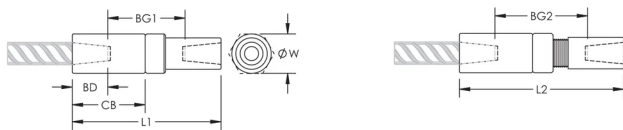

Unit Weight: 3.07 kg

Designed to Meet: AASHTO; ABNT NBR 8548:1984; ACI 318 Type 1 (125% Specified Yield); ACI 318 Type 2 (Specified Tensile); ACI 349; ACI 359; AS3600

YDERLIGERE PRODUKTOPLYSNINGER

Bar dimensions and weights listed may vary by region. Coupler sizes not shown may be available by special order. Contact your nVent LENTON representative for more information.

Suffix "EE" has been added to some part numbers to clarify design version among regions.

DIAGRAMS

ADVARSEL

nVent-produkter skal kun installeres og anvendes som angivet i nVents produktvejledninger og træningsmaterialer. Vejledninger er tilgængelige på www.nvent.com og hos din nVent kundeservicerepræsentant. Forkert installation, misbrug, fejlanvendelse eller anden unladelse af fuldt ud at følge nVents instruktioner og advarsler kan medføre funktionsfejl, materielle skader, alvorlige personskader eller død og/eller ugyldiggøre din garanti.

North America

+1.800.753.9221
Option 1 – Customer Care
Option 2 – Technical
Support

Europe

Netherlands:
+31 800-0200135
France:
+33 800 901 793

Europe

Germany:
800 1890272
Other Countries:
+31 13 5835404

APAC

Shanghai:
+ 86 21 2412 1618/19
Sydney:
+61 2 9751 8500

Vores kraftfulde portefølje af mærker:

CADDY ERICO HOFFMAN ILSCO SCHROFF TRACHTE