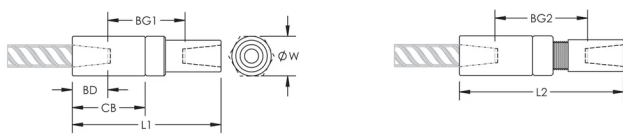

Length 2 (L2): 95 mm

Bar Depth (BD): 18mm

Bar Gap 1 (BG1): 48mm

Bar Gap 2 (BG2): 59mm

Coupler Body (CB): 42mm

Unit Weight: 0.2 kg

Designed to Meet: AASHTO;ABNT NBR 8548:1984;ACI 318 Type 1 (125% Specified Yield);ACI 318 Type 2 (Specified Tensile);ACI 349;ACI 359;AS3600

YDERLIGERE PRODUKTOPLYSNINGER

Bar dimensions and weights listed may vary by region. Coupler sizes not shown may be available by special order. Contact your nVent LENTON representative for more information.

Suffix "EE" has been added to some part numbers to clarify design version among regions.

DIAGRAMS

ADVARSEL

nVent-produkter skal kun installeres og anvendes som angivet i nVents produktvejledninger og træningsmaterialer. Vejledninger er tilgængelige på www.nvent.com og hos din nVent kundeservicerepræsentant. Forkert installation, misbrug, fejlanvendelse eller anden unkladelse af fuldt ud at følge nVents instruktioner og advarsler kan medføre funktionsfejl, materielle skader, alvorlige personskader eller død og/eller ugyldiggøre din garanti.

North America

+1.800.753.9221

Option 1 – Customer Care

Option 2 – Technical

Support

Europe

Netherlands:

+31 800-0200135

France:

+33 800 901 793

Europe

Germany:

800 1890272

Other Countries:

+31 13 5835404

APAC

Shanghai:

+ 86 21 2412 1618/19

Sydney:

+61 2 9751 8500

Vores kraftfulde portefølje af mærker:

CADDY

ERICO

HOFFMAN

ILSCO

SCHROFF

TRACHTE