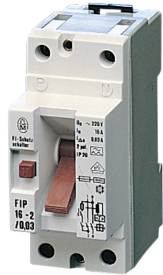

Power Distribution Modules Safety Switch

Data Solutions