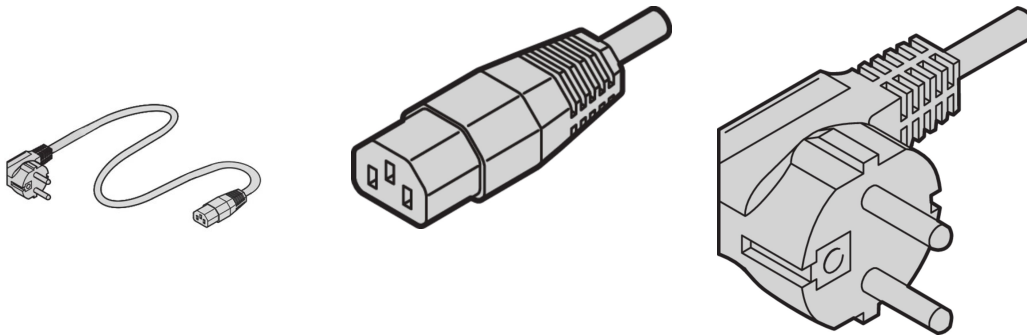

Mains Cable, SCHUKO/UTE to IEC C13, 2.5 m, Black

Data Solutions

KATALOGNUMMER

62150-191

nVent SCHROFF Mains cable provides practical, universal fastening with variable attachment facilities. They are general in nature and fit in to different applications like Fans, cabinet lights, etc., Industrial PC connections, Uninterruptible power supplies, Systems.

CERTIFICERINGER

FUNKTIONER

Applications: Fans, cabinet lights, Industrial PC connections, Uninterruptible power supplies and Systems

PRODUKTEGENSKABER

Input Connector: SCHUKO / UTE

Output Connector: IEC C13

Length: 2500mm

Pakke mængde: 1

Farve: Black

Connector Type: Straight

Materiale: PVC

Product Type: Cable

Net Weight: 0.281kg

ADVARSEL