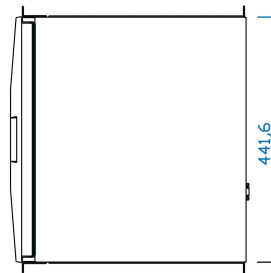

19" Drawer With Keyboard 1 U, Touchpad, RAL 9005, USA Keyboard

Data Solutions

KATALOGNUMMER

60118-567

19" rack mountable drawer with keyboard with full extension.

CERTIFICERINGER

FUNKTIONER

Extendable 1 U drawer with keyboard including function keys, number pad, touchpad

Locking at full extension and in the inserted state

Connection to USB for keyboard and mouse

Installation dimension 19" rail distance (c-dimension) from 470 ... 700 mm)

Color jet black (RAL 9005)

PRODUKTEGENSKABER

Rack Height: 1U

Dybde: 400mm

Farve: Jet Black

Pakke mængde: 1

Farvekode: RAL 9005

Product Type: Cabinet/Rack Drawer

Type: Keyboard

Works With: 19" Cabinets