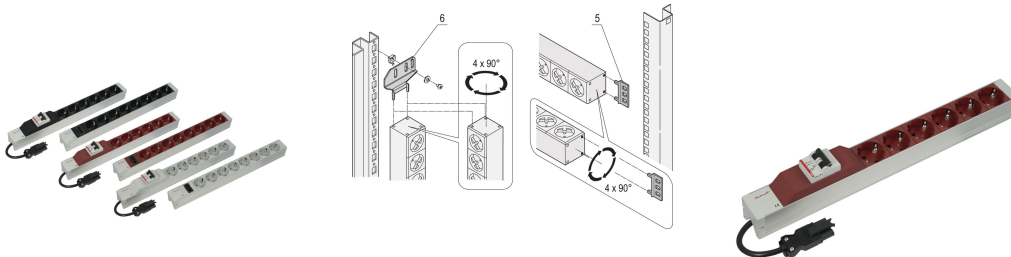

Socket Strip, SCHUKO, With Wieland® Input, 19", White, With Overcurrent Protection

Data Solutions

KATALOGNUMMER

60110-352

Modular, compact PDU with many function elements. Using a 1 U by 1 U aluminum chassis the PDU can easily be integrated in a rack. The Wieland connector allows easy combination with different power input cords.

CERTIFICERINGER

FUNKTIONER

Installation height 1 U

Output via SCHUKO sockets

Input via Wieland® GST 18 plug

Socket strips can be rotated through all four directions (in 90° increments) during installation

Horizontal or vertical mounting

In accordance with DIN 57620

PRODUKTEGENSKABER

Stiktype: SCHUKO

Socket Quantity: 6

Switched Outlets: No

Spænding AC: 230V

Function: Overcurrent Protection

Pakke mængde: 1

Farve: Grey

Dybde: 44mm

Finish: Anodized

Length: 438.5mm

Materiale: Aluminium; Polyamide

Product Type: Socket Strip

Net Weight: 0.904kg

YDERLIGERE PRODUKTOPLYSNINGER