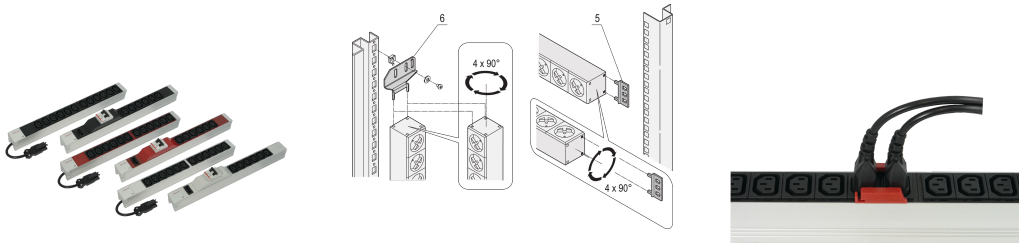

# Socket Strip, IEC C13, With Wieland® Input, C13, 12 Sockets, 19", Red

### KATALOGNUMMER

60110-342

Modular, compact PDU with many function elements. Using a 1 U by 1 U aluminum chassis the PDU can easily be integrated in a rack. The Wieland connector allows easy combination with different power input cords.

### FUNKTIONER

Input via Wieland® GST 18 plug

Installation height 1 U

In accordance with IEC 60320

Horizontal or vertical mounting

Output via IEC 60320 C-13 sockets

Socket strips can be rotated through all four directions (in 90° increments) during fitting

## PRODUKTEGENSKABER

---

Stiktype: IEC C13

Socket Quantity: 12

Switched Outlets: No

Spænding AC: 230V

Pakke mængde: 1

Farve: Red