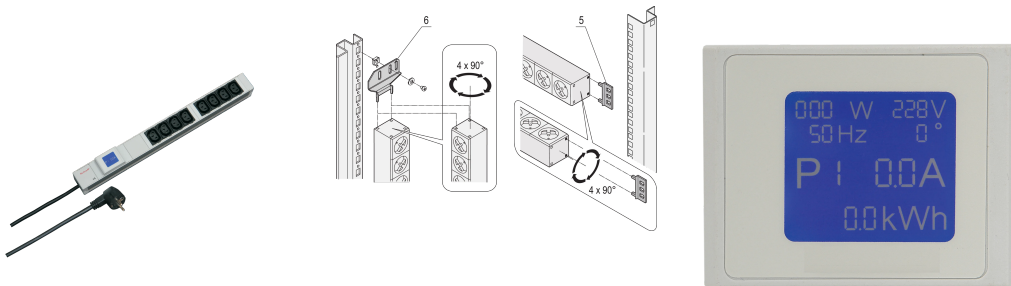

# Socket Strip, IEC C13, Metered

### KATALOGNUMMER

60110-296

PDU with local power meter. Relevant Power data are shown on an integrated display.

### FUNKTIONER

Socket strips can be rotated through all four directions (in 90° increments) during installation

Mounting height 1 U

Integrated measurement and display via local display unit

Socket strips with IEC 60320-C13 sockets

## PRODUKTEGENSKABER

---

Product Type: Socket Strip

Stiktype: IEC C13

Socket Quantity: 8

Farve: Grey

Switched Outlets: Yes

Length: 438.5mm