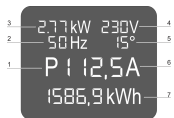

### KATALOGNUMMER

60110-296

PDU with local power meter. Relevant Power data are shown on an integrated display.