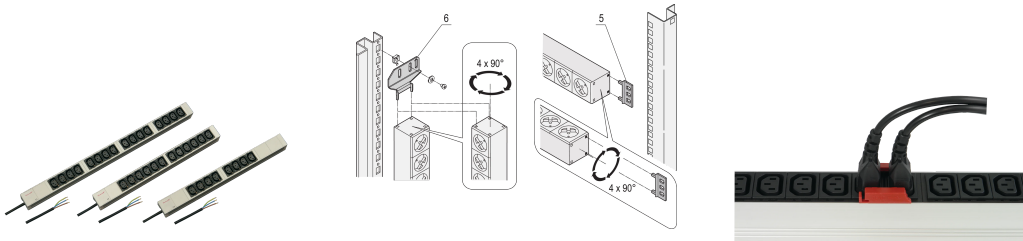

# Socket Strip, IEC C13 With Open End Connection Cable, 16x IEC C13

### KATALOGNUMMER

60110-292

Modular, compact PDU with many function elements. Using a 1 U by 1 U aluminum chassis the PDU can easily be integrated in a rack with IEC C13 outlets.

### FUNKTIONER

230 V, 10 A

Horizontal and vertical mounting

Socket strips can be rotated through all four directions (in 90° increments) during installation

Socket strips with IEC 60320-C13 sockets

Connecting cable 2 m, open end with ferrules

## PRODUKTEGENSKABER

---

Stiktype: IEC C13

Socket Quantity: 16

Switched Outlets: No

Spænding AC: 230V

Pakke mængde: 1

Farve: Grey