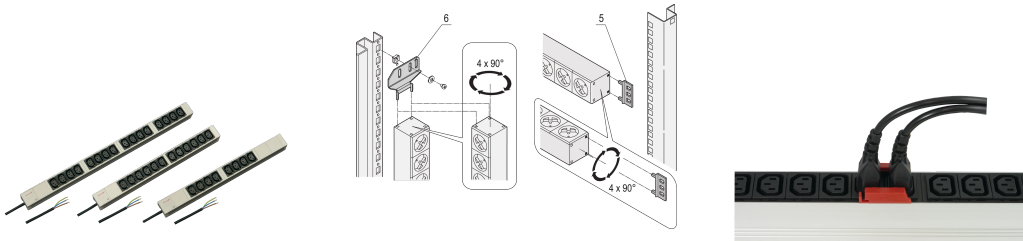

Socket Strip, IEC C13 With Open End Connection Cable, 8x IEC C13, 19"

Data Solutions

KATALOGNUMMER

60110-290

Modular, compact PDU with many function elements. Using a 1 U by 1 U aluminum chassis the PDU can easily be integrated in a rack with IEC C13 outlets.

CERTIFICERINGER

FUNKTIONER

230 V, 10 A

Horizontal and vertical mounting

Socket strips can be rotated through all four directions (in 90° increments) during installation

Socket strips with IEC 60320-C13 sockets

Connecting cable 2 m, open end with ferrules

In accordance with IEC 60320

Mounting height 1 U

PRODUKTEGENSKABER

Stiktype: IEC C13

Socket Quantity: 8

Switched Outlets: No

Spænding AC: 230V

Pakke mængde: 1

Farve: Grey

Dybde: 44mm

Finish: Anodized

Length: 438.5mm

Materiale: Aluminium; Polyamide

Product Type: Socket Strip

Net Weight: 0.815kg