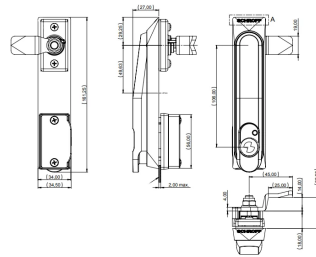

### KATALOGNUMMER

**24630-062**

Lever handle for door systems with several locking points.