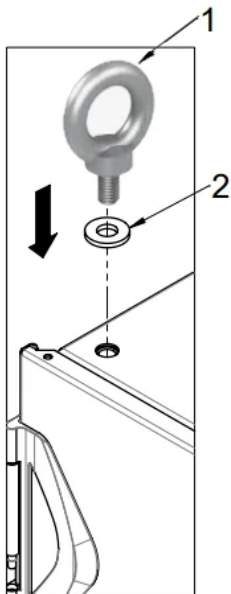

### KATALOGNUMMER

21630-030

Bolt on lifting eyes to lift and place cabinet without cabinet damage.