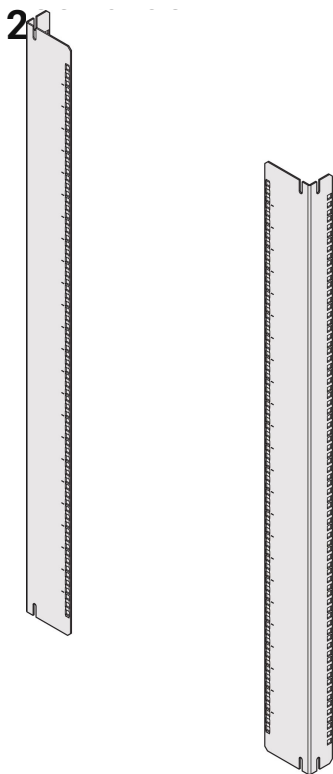

Comline ECL 19"/23" Panel/Slide Mount Kit, 900H 700W

Data Solutions

KATALOGNUMMER

Comline ECL 19"/23" Panel/Slide Mount Kit with load capacity of 400 kg, ensures easy fitting to depth members.

CERTIFICERINGER

FUNKTIONER

Comline ECL 19"/23" Panel/Slide Mount Kit

For fitting to depth members(25 mm grid)

Load-carrying capacity 400 kg

Slide rails can be fitted

For recessed installation of 19"/23" components

PRODUKTEGENSKABER

Rack Height: 18U

Højde: 900mm

Bredde: 700mm

Pakke mængde: 2

Materiale: Stål

Produktfamilie: Comline

Product Type: Slide Mount

Net Weight: 5.33kg