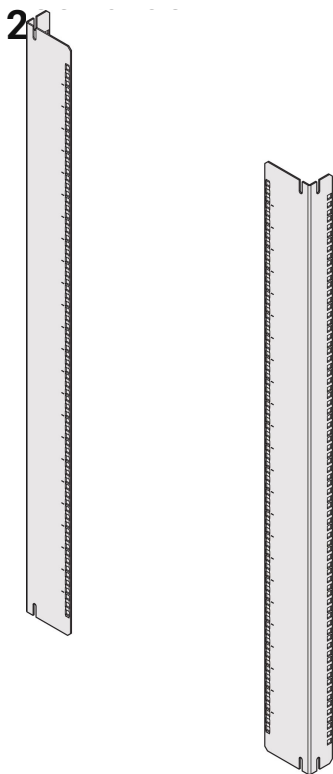

# Comline ECL 19"/23" Panel/Slide Mount Kit, 900H 600W

### KATALOGNUMMER

---

Comline ECL 19"/23" Panel/Slide Mount Kit with load capacity of 400 kg, ensures easy fitting to depth members.