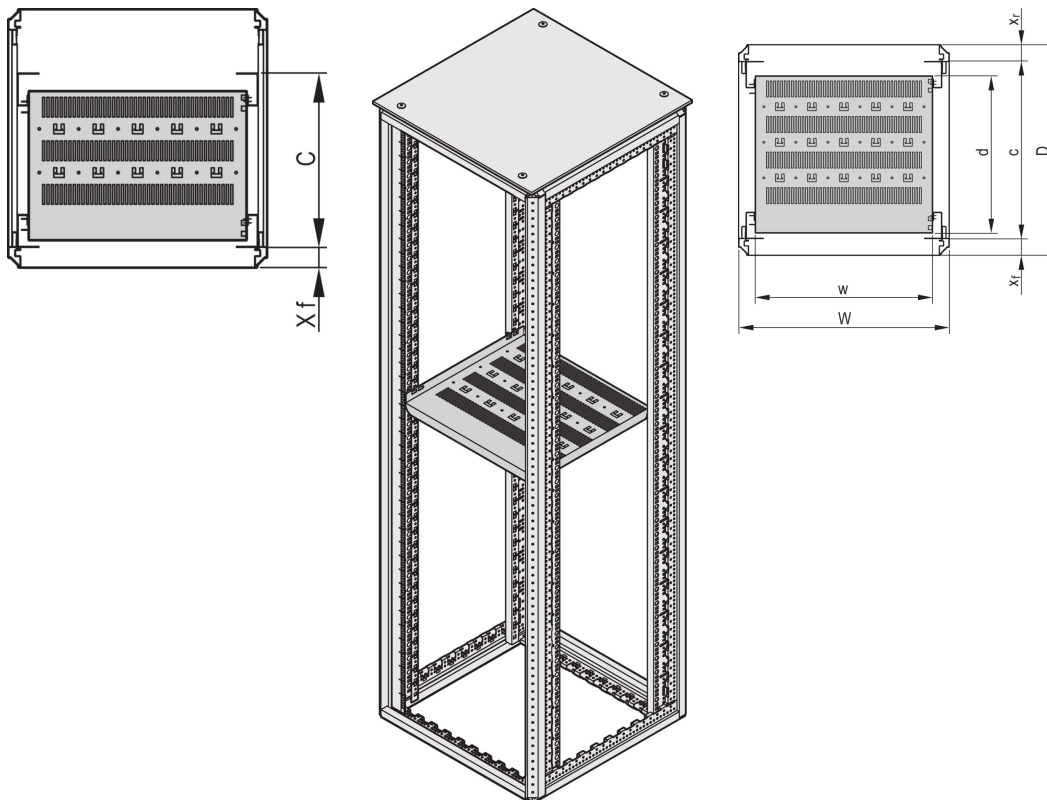

# Varistar CP | 19" Shelf, Stationary, 75 kg, 600W 500D, RAL 7035

### KATALOGNUMMER

22130-302

Varistar 19" Shelf, Stationary, 75 kg.

## FUNKTIONER

---

Static load-carrying capacity 75 kg

St, 1.5 mm

Incl. GND/grounding

Width 495 mm

For mounting on four 19" panel/slide mounts

Length: 342mm

Materiale: Stål

Produktfamilie: Varistar CP

Product Type: Shelf

Type: Recessed Depth

Gross Weight: 2.51kg