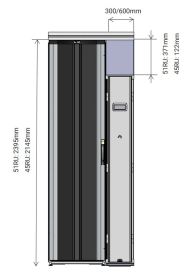

Aisle Containment Door Adapter Panel, for 47 U Rack with 200 mm Plinth, RAL 7021

Data Solutions

KATALOGNUMMER

21630-873

Blanking panels for different aisle containment heights to avoid air leakage at aisle.

FUNKTIONER

Cover to close gaps above the containment door

PRODUKTEGENSKABER

Type: Above Door Filler Panel, Sliding Door