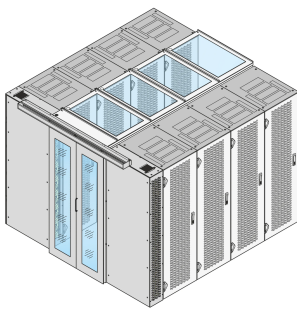

Aisle Containment Top Cover, 1200W 200D

Data Solutions

KATALOGNUMMER

21130-649

Top cover in different depths to setup a aisle containment closing.

FUNKTIONER

Top covers to provide top cover for 2 cabinet rows

Suitable for an aisle width of 1200 mm

A top cover profile can raise the aisle height by 84 mm; please order separately

Top cover can be removed from inside (allows access to lighting and facilitates maintenance works)

PRODUKTEGENSKABER

Type: Aisle Top Cover

Bredde: 200mm

Dybde: 1200mm

Materiale: Stål

Pakke mængde: 1

Farve: Black Grey

Farvekode: RAL 7021