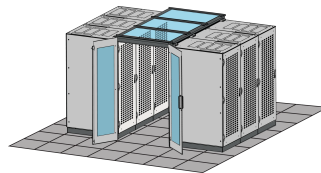

Aisle Containment Swing Door, Manual, 1200W, RAL 7021

Data Solutions

KATALOGNUMMER

21130-583

Aisle closing doors in different versions manual and automatic opening.

CERTIFICERINGER