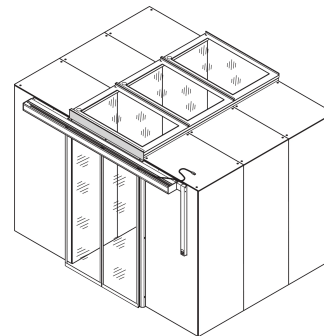

# Aisle Containment Sliding Door, Automatic, 1200W, RAL 7021

### KATALOGNUMMER

---

**21130-073**

Aisle closing doors in different versions manual and automatic opening.

### FUNKTIONER

---

Suitable for 2000 and 2200 mm high cabinets

Doors for lateral closure of cabinet row

Black grey (RAL 7021)

Double doors suitable for an aisle width of 1200 mm

Trim is required for 2200 mm high cabinets; please order separately