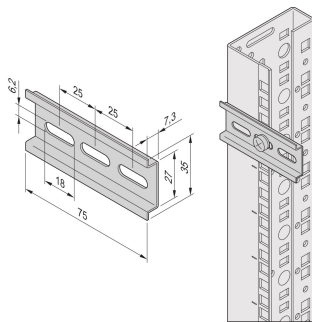

# DIN Rail for Thermostat With Integrated Temperature Sensor

### KATALOGNUMMER

**21120-178**

DIN rail for thermostat or hygostat clamping.

The rail short length is convenient for fixing devices with limited footprint.

### FUNKTIONER

DIN rail (EN 50022) 35 mm with fixing materials kit

Lenght 75 mm

### PRODUKTEGENSKABER

Product Type: DIN Rail

Højde: 7.3mm

Finish: Forzinket Stål

Gross Weight: 0.044kg

Materiale: Stål

Pakke mængde: 1