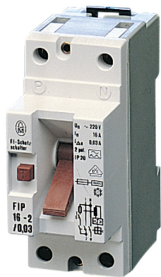

Power Distribution Modules According to DIN 43880, FI Safety Switch, 16 A, 30 mA

Data Solutions

KATALOGNUMMER

20119-354