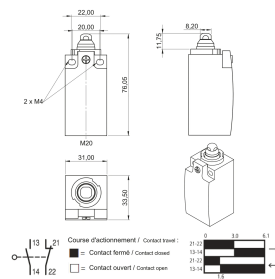

### KATALOGNUMMER

20118-811

Switch for connecting to the normally closed contacts of the door control module for manual door opening. This primarily is used for lights and cooling solutions which should be linked to the opening or closing of the door.