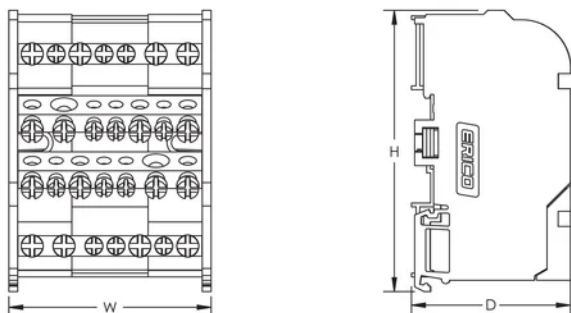

DIAGRAMS

ADVARSEL

---

nVent-produkter skal kun installeres og anvendes som angivet i nVents produktvejledninger og træningsmaterialer. Vejledninger er tilgængelige på www.nvent.com og hos din nVent kundeservicerepræsentant. Forkert installation, misbrug, fejlanvendelse eller anden undladelse af fuldt ud at følge nVents instruktioner og advarsler kan medføre funktionsfejl, materielle skader, alvorlige personskader eller død og/eller ugyldiggøre din garanti.

Vores kraftfulde portefølje af mærker:

CADDY ERICO HOFFMAN ILSCO SCHROFF TRACHTE