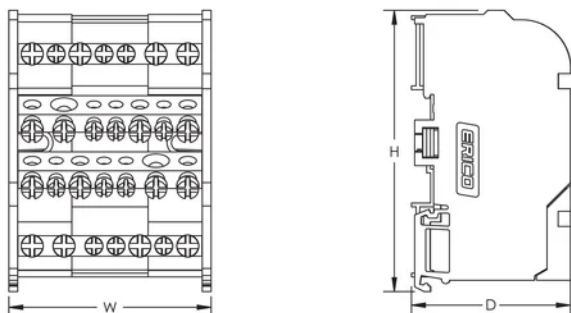

DIAGRAMS

ADVARSEL

---

nVent-produkter skal kun installeres og anvendes som angivet i nVents produktvejledninger og træningsmaterialer. Vejledninger er tilgængelige på www.nvent.com og hos din nVent kundeservicerepræsentant. Forkert installation, misbrug, fejlanvendelse eller anden unndladelse af fuldt ud at følge nVents instruktioner og advarsler kan medføre funktionsfejl, materielle skader, alvorlige personskader eller død og/eller ugyldiggøre din garanti.

Vores kraftfulde portefølje af mærker:

CADDY ERICO HOFFMAN ILSCO SCHROFF TRACHTE