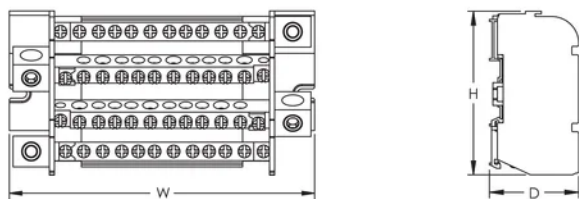

DIAGRAMS

ADVARSEL

---

nVent-produkter skal kun installeres og anvendes som angivet i nVents produktvejledninger og træningsmaterialer. Vejledninger er tilgængelige på www.nvent.com og hos din nVent kundeservicerepræsentant. Forkert installation, misbrug, fejlanvendelse eller anden undladelse af fuldt ud at følge nVents instruktioner og advarsler kan medføre funktionsfejl, materielle skader, alvorlige personskader eller død og/eller ugyldiggøre din garanti.

Vores kraftfulde portefølje af mærker:

CADDY ERICO HOFFMAN ILSCO SCHROFF TRACHTE