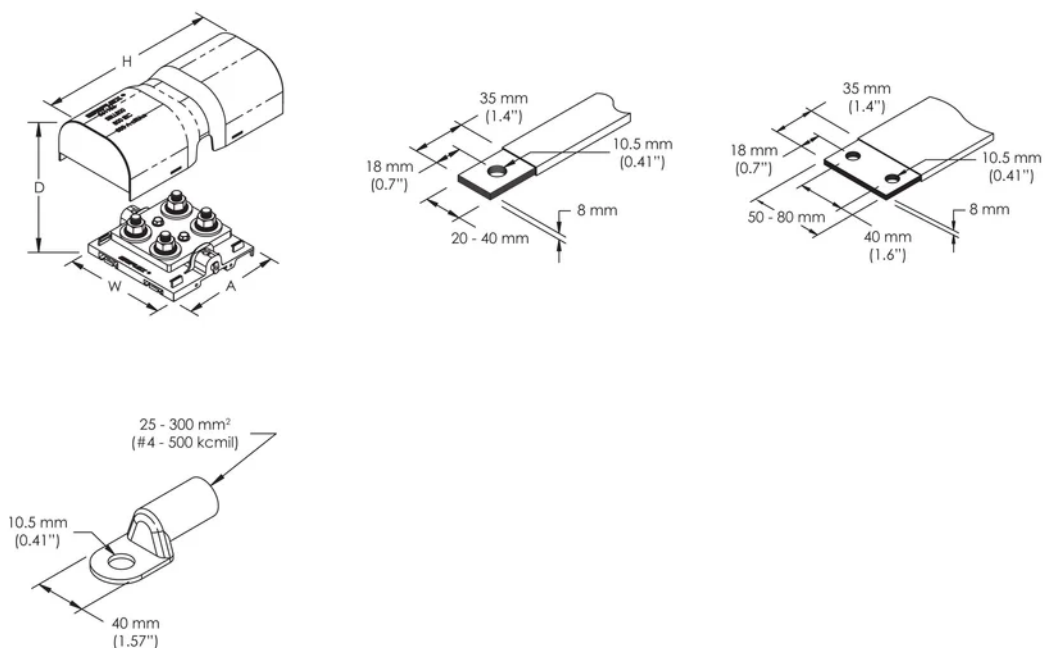

DIAGRAMS

ADVARSEL

nVent-produkter skal kun installeres og anvendes som angivet i nVents produktvejledninger og træningsmaterialer. Vejledninger er tilgængelige på www.nvent.com og hos din nVent kundeservicerepræsentant. Forkert installation, misbrug, fejlanvendelse eller anden undladelse af fuldt ud at følge nVents instruktioner og advarsler kan medføre funktionsfejl, materielle skader, alvorlige personskader eller død og/eller ugyldiggøre din garanti.

Vores kraftfulde portefølje af mærker:

CADDY ERICO HOFFMAN ILSCO SCHROFF TRACHTE