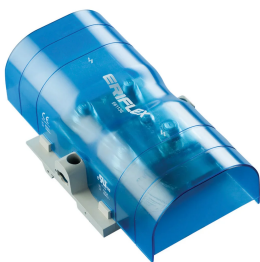

Power Terminal, Lug-to-Lug, 800 A

Data Solutions

KATALOGNUMMER

SBLL-800

CERTIFICERINGER

FUNKTIONER

Tinned copper block allows for copper or aluminum conductor connections

Accessible studs allow for easy connection of sections of nVent ERIFLEX Flexibar or other conductors

Design allows for visual inspection of conductor and confirmation of connection

Adjustable transparent cover

Modular snap-together blocks for building multi-pole power blocks

Easily clips onto DIN rail or mounts to panel with screws

SBLEC Power Terminals Fixing Accessory required for direct panel mount

RoHS compliant

Halogen free

PRODUKTEGENSKABER

Artikelnummer: 561136

Materiale: Copper; Thermoplastic

Finish: Tinned

Max Current Rating, IEC: 1250A

Max Working Voltage, UL (V_{in}): 1000

Number of Stud Connections: 4

Stud Connection Conductor Width: (2) 20 – 40 mm; (1) 50 – 80 mm

Stud Connection Compact Stranded Wire Size: (2) 25 – 300 mm²

Stud Connection Wire Size: (2) #4 - 500 kcmil