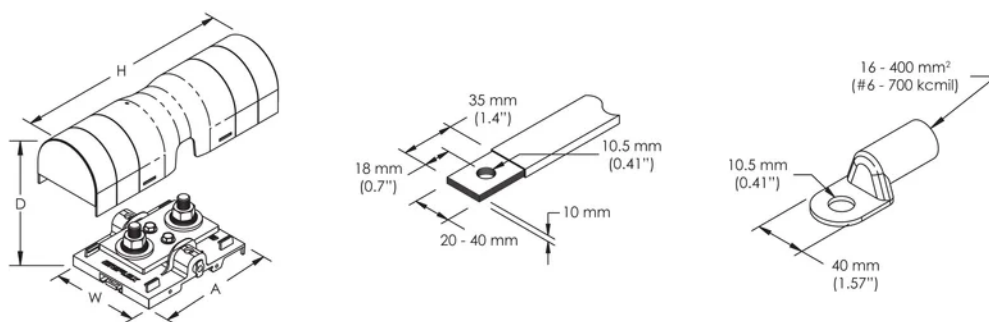

DIAGRAMS

ADVARSEL

nVent-produkter skal kun installeres og anvendes som angivet i nVents produktvejledninger og træningsmaterialer. Vejledninger er tilgængelige på www.nvent.com og hos din nVent kundeservicerepræsentant. Forkert installation, misbrug, fejlanvendelse eller anden unndladelse af fuldt ud at følge nVents instruktioner og advarsler kan medføre funktionsfejl, materielle skader, alvorlige personskader eller død og/eller ugyldiggøre din garanti.

Vores kraftfulde portefølje af mærker:

CADDY ERICO HOFFMAN ILSCO SCHROFF TRACHTE