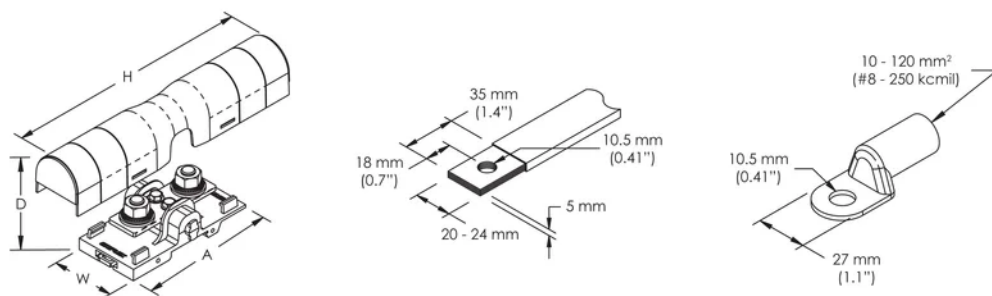

DIAGRAMS

ADVARSEL

nVent-produkter skal kun installeres og anvendes som angivet i nVents produktvejledninger og træningsmaterialer. Vejledninger er tilgængelige på www.nvent.com og hos din nVent kundeservicerepræsentant. Forkert installation, misbrug, fejlanvendelse eller anden undladelse af fuldt ud at følge nVents instruktioner og advarsler kan medføre funktionsfejl, materielle skader, alvorlige personskader eller død og/eller ugyldiggøre din garanti.

Vores kraftfulde portefølje af mærker:

CADDY ERICO HOFFMAN ILSCO SCHROFF TRACHTE