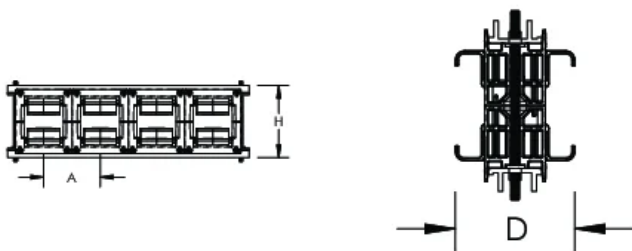

PRODUKTEGENSKABER

Artikelnummer: 508108

Complies With: IEC® 60695-2-11 (Glow Wire Test 960 °C); IEC® 61439.1; IEC® 61914

Dielectric Strength, IEC 61439.1: 3500 VAC @ 1 min

Dielectric Strength, UL: 1500; 1500

Finish: Electrogalvanized

Flammability Rating: UL® 94V-0

Halogen Free Rating: IEC® 60754-1

Insulation Voltage: 1000; 1500

Low Smoke Rating: ISO 5659-2

Materiale: Glass Fibre Reinforced Polyamide; Stål

Working Temperature: -40 to 130°C

A: 138mm

Dybde (D): 78.5mm

Height (H): 125.5mm

Conductor Size: 960 mm²; 1280 mm²; 1810 mm²

Unit Weight: 2.31kg

Installation Standard: AS 3008; BS 7671; CEI 64-8; CSN; DIN VDE 0100; HD 384; IEC® 60364; NBR 5410; NEN 1010; NFC 15-100; NIBT-NIN; NP (2002); ÔNORM; REBT; RGIE-AREI

YDERLIGERE PRODUKTOPLYSNINGER

Support kit and aluminum profile are sold separately.

When cable tray is used, we recommend installing a FleXbus Support at each extremity, in order to protect the FleXbus Conductor against potential sharp edges of the cable tray.

For ease of installation of the FleXbus Conductors on cable trays, we recommend using cantilever systems in order to have easy and direct access during installation phases.

DIAGRAMS