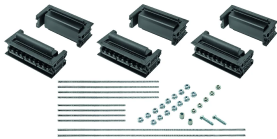

FleXbus Support Kit Flat 3 Poles, 138 mm x 123 mm

Data Solutions

KATALOGNUMMER

FLEXSUPFLA100T

CERTIFICERINGER

FUNKTIONER

Adjustable clip adapts to support different conductor thicknesses

Strong, mechanical resistance and short-circuit tested as per IEC 61914 up to 67kA rms – 147kA Peak

Adjustable distance between each conductor (12,5 mm pitch)

Installation side-by-side or on top

For use with 3P configuration

Mounting options for ceiling or wall

Mounting options for different cable trays types