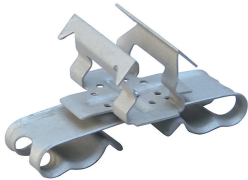

# SCD Multi-Cable to Deck Clip

## FUNKTIONER

Provides support for low voltage cables

Flared edges for cable protection

Rotates 360 degrees to support various directional runs of cable

No tools required for installation