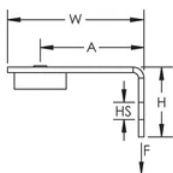

YDERLIGERE PRODUKTOPLYSNINGER

Static Load represents the static load of the nail gun insert assembly. Please consult with the nail manufacturer to evaluate the static load of the nail and type of concrete used for the installation. Maximum load is the lesser of the static load from the nail manufacturer or the published load for the assembly.

Nail gun insert is compatible with BeA® CN60-688ES, Hilti® BX 3, GX 3, DEWALT® Trak-It C3, SPIT® PULSA 40E, 800E, 700, 1000 or equivalent nailers.

DIAGRAMS