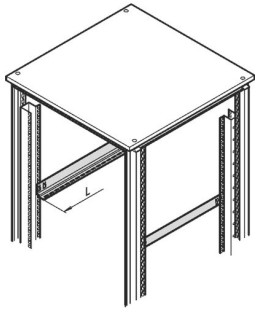

Slide Rail Kit

Slide Rail kit for mounting between a front and a rear pair of Slide rails, to support heavy 19" components. Side system punchings for mounting accessories and cooling components that expel to the side.

CERTIFICATIONS

VLASTNOSTI

Slide Rail kit for mounting between a front and a rear pair of Slide rails, to support heavy 19" components

SPECIFIKACE

Product Type: Slide Rail

Materiál: Ocel

Table 1/1

Katalogové číslo	Množství v balení	Povrchová úprava	Typ	Works With	Certifications
22127-092	2	Aluminum-Zinc Plated			
22127-093	2	Aluminum-Zinc Plated			
23130-411	2	Aluminum-Zinc Plated			
27230-056	4	Pozinkovaná Ocel	Mounting Kit	Novastar	RoHS
23130-412	10	Aluminum-Zinc Plated			