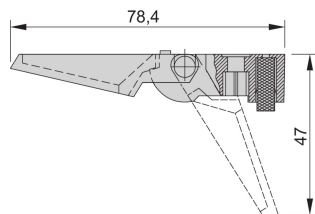

Plastic Foot

Tip-up feet, Plastic.

CERTIFICATIONS

VLASTNOSTI

Can be used instead of standard round feet

Load-carrying capacity: 25 kg per foot, max case weight 40 kg

Mounting holes are provided in bottom covers of the cases

Table 1/1

Katalogové číslo	Množství v balení
10603-023	1
10603-026	1
10603-025	1
10603-024	1

DALŠÍ PODROBNOSTI O PRODUKTU

Delivery is in standard pack multiples. Pricing is per individual item.

Please take into consideration that deliveries may be carried out in the stated SPQs (SPQ, e.g. 5 pieces, 10 pieces, 50 pieces, etc.). Differing order quantities (e.g. 2 pieces) may be changed to the next possible delivery quantity = Standard Pack Quantity.