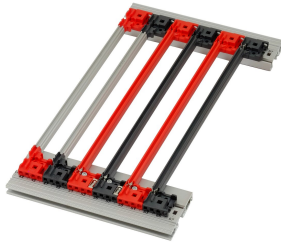

# Guide Rail With Coding for CompactPCI/ VME64x, PC

New generation of Wih Coding type guide rails for PCBs or plug-in units. Forms a reliable interface between the subrack mechanics and the sub-assemblies. With the optimized design and the new high quality plastic material not just the stability was significantly increased, but also the fire safety properties improved. Which means the material ensures a low flammability, low smoke toxicity and density and fulfills the EN 45545-2 (Fire Safety in Railway Vehicle) requirements sets R22, R23 and R24 with the

## VLASTNOSTI

NEW generation with coding type plastic guide rails for reliable retention of PCBs or plug-in units

Significantly increased stability, due to a optimized design and high quality material (PC)

Improved fire safety properties, fulfills EN 45545-2 requirement sets R22, R23 and R24 with HL3

"Halogen-Free", according to IEC 61249-2-21

Can be clipped into horizontal rails (Al extrusion) or into 1.5 mm thick plates

Can be bolted to the horizontal rails Type H and R for higher shock and vibration requirements

Optional ESD clip for an conductive contact between PCB and horizontal rail available

Storage temperature: from -40 °C ... 130 °C