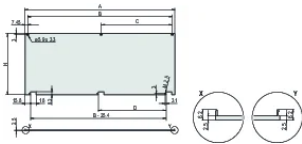

Katalogové číslo	Rear Finish	Treated Edges	Complies With	EMC Shielding	Výška (H)	Šířka (W)
20848-696	Conductive	No	IEC 60297-3-101, IEEE 1101.1/10	No (Retrofittable)	261.8mm	141.9mm
20848-603	Conductive	No	IEC 60297-3-101, IEEE 1101.1/10	No (Retrofittable)	261.8mm	319.7mm

DALŠÍ PODROBNOSTI O PRODUKTU

Front panel can be removed in opened position (> 135°).

DIAGRAMS

UPOZORNĚNÍ

Produkty nVent musí být instalovány a používány pouze tak, jak je uvedeno v instrukčních listech a materiálech pro školení nVent. Instrukční listy jsou k dispozici na www.nvent.com a od vašeho zástupce zákaznického servisu nVent. Nesprávná instalace, zneužití, nesprávné použití nebo jiný nedostatek úplného dodržování pokynů a varování nVent může způsobit selhání produktu, poškození majetku, vážné zranění osob a smrt a/nebo zrušit vaši záruku.

North America

All locations
+1.763.422.2661
Chat with us:
nvent.com/schroff

Europe

Straubenhardt, Germany
+49.7082.794.0
Betschdorf, France
+33.3.88.90.64.90
Warsaw, Poland
+48.22.209.98.35
Assago, Italy
+39.02.932.7141
Chat with us:
nvent.com/schroff

Asia

Shanghai, China
+86.21.2412.6943
Qingdao, China
+86.532.8771.6101
Singapore
+65.6768.5800
Shin-Yokohama, Japan
+81.45.476.0271
Chat with us:
nvent.com/schroff

Middle East & India

Dubai, United Arab Emirates
+971.4.378.1700
Bangalore, India
+91.80.6715.2001
Istanbul, Turkey
+90.216.250.7374
Chat with us:
nvent.com/schroff