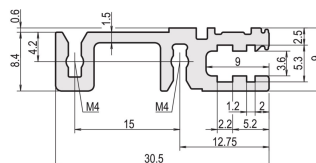

Horizontal Rail, Rear, Type H-VT, Heavy, 84 HP

KATALOGOVÉ ČÍSLO

34560-784

		"H" can be combined		"V" combination not recommended	
Horizontal rail	Light	-	+	+	substit. to request
Horizontal rail	Standard	+	substit. to request (see Connection PC)	substit. to request with suborder for reference numbering	+
Horizontal rail	Heavy	+	substit. to request	-	-
Side panel	Light	+	+	-	-
	Standard				
	Heavy				
	Rugged				

The horizontal rail, type VT enables the direct assembly of a backplane.