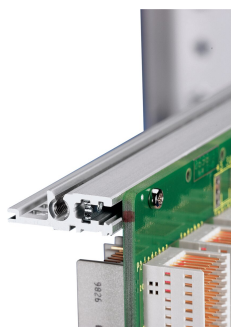

Horizontal Rail, Rear, Type H-VT, Heavy, 84 HP

KATALOGOVÉ ČÍSLO

34560-784

		"H" can be combined		"V" combination not recommended	
Horizontal rail	Light	-	+	+	substit. to request
Horizontal rail	Standard	+	substit. to request (see Connection PC)	substit. to request with suborder for reference numbering	+
Horizontal rail	Heavy	+	substit. to request	-	-
Side panel	Light	+	+	-	-
	Standard				
	Heavy				
	Rugged				

The horizontal rail, type VT enables the direct assembly of a backplane.

CERTIFICATIONS

VLASTNOSTI

For direct backplane mounting

Mounting top and bottom

Recessed installation for high mechanical demands (H-VT)

Aluminum extrusion, anodized finish, conductive contact surface

VLASTNOSTI PRODUKTU

Rack Width: 84HP