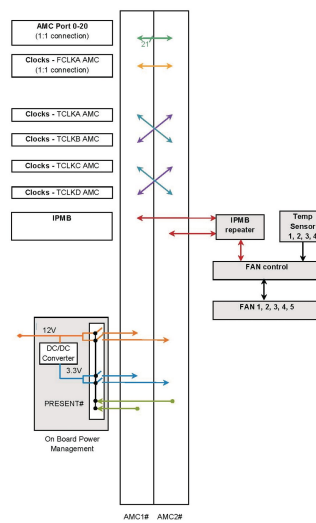

MTCA.0 System for 2 Single Full-Size AMC Modules, 1 HE

KATALOGOVÉ ČÍSLO

11850-023

The System is designed for 2 AMC modules. The integrated Power Supply and Power switches on the backplane enable the Payload Power to the AMC Modules without the need for a separate MCH.

CERTIFICATIONS

VLASTNOSTI

Small, compact case to hold 2 single full-size AdvancedMC modules With an optional 2 HP filler module, 2 single mid-size modules can also be fitted

Direct connection of all ports between both AdvancedMC slots (see backplane topology); data transfer rates up to 10 Gbps per port

90 - 264 VAC wide range input on rear of case, 150 W power supply in rear section of enclosure

12 VDC voltage is activated by the AdvancedMC module presence signal

150 W cooling capacity at an ambient temperature of 55 °C, airflow from right to left, temperature-regulated fans

Data Transfer: 40 GbE; PCIe Gen3

Power per Slot: 60W

Vstupní napětí AC: 100 – 240V

Airflow Direction: Right to Left

Rack Height: 1U

Power Supply Type: Open Frame

Power Supply Included: Yes

Rear I/O: No