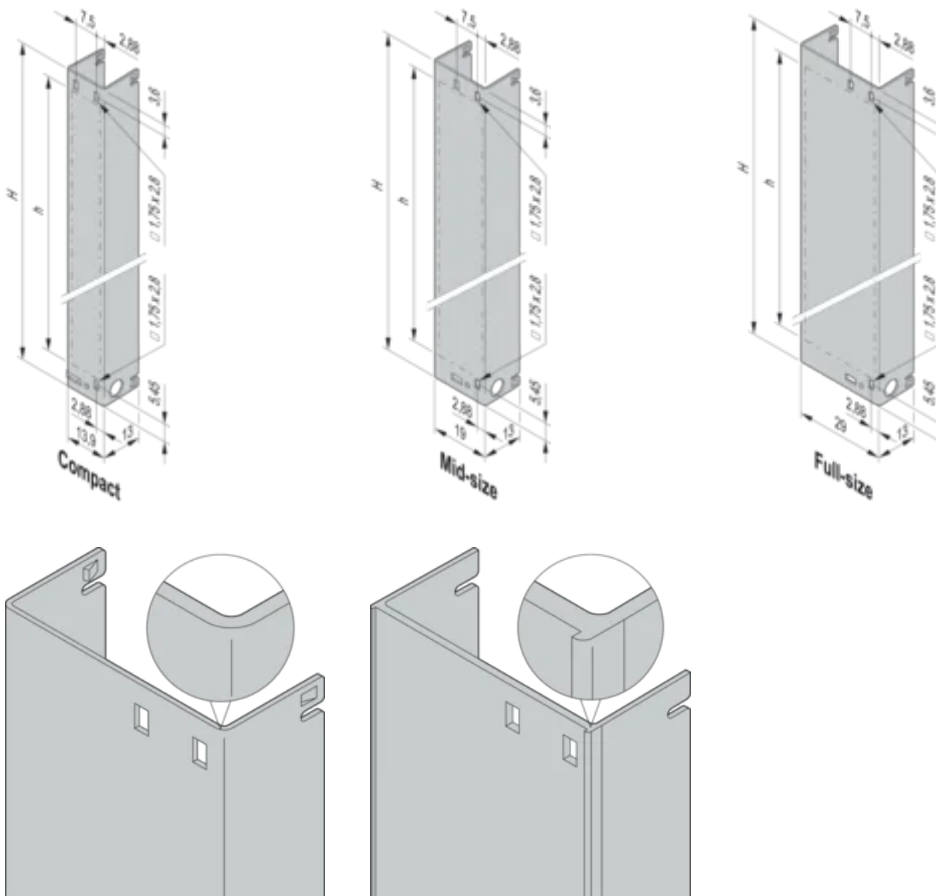

Katalogové číslo	Výška (H)	Rack Width	Design Feature	Materiál	Povrchová úprava	Množství v balení
30849-682	73.8mm	6HP	Full-Size	Hliník	Passivated	1
30849-407	148.8mm	6HP	Full-Size	Stainless Steel		1
30849-404	73.8mm	6HP	Full-Size	Stainless Steel		1
30849-670	148.8mm	4HP		Hliník	Passivated	1

Table 2/2

Katalogové číslo	Front Finish	Rear Finish	Hloubka (D)	Šířka (W)
30849-658	Raw	Raw	2.5mm	19mm
30849-694	Raw	Raw	2.5mm	29mm
30849-406	Raw	Raw	1mm	19mm
30849-402	Raw	Raw	1mm	13.9mm
30849-403	Raw	Raw	1mm	19mm
30849-682	Raw	Raw	2.5mm	29mm
30849-407	Raw	Raw	1mm	29mm
30849-404	Raw	Raw	1mm	29mm
30849-670	Raw	Raw	2.5mm	19mm

DIAGRAMS