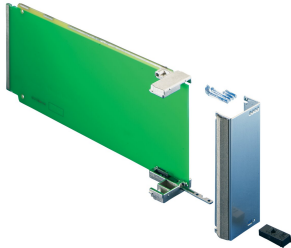

AMC Front Panel With Pull Handle

AdvancedMC Front Panel including EMC gasket for AMC.0 Rev. 2.0 Modules.

CERTIFICATIONS

VLASTNOSTI

In accordance with AMC.0 R2.0 specification

Front panel for pull-handle mechanism (with cut-outs for light pipe)

For the use together with the AMC Pull-handle mechanism, AMC.0 R2.0

SPECIFIKACE

Accessory Type: Front panel

Product Type: Front Panel

Table 1/2

Katalogové číslo	Výška (H)	Rack Width	Design Feature	Materiál	Povrchová úprava	Množství v balení
30849-658	73.8mm	4HP	Mid-Size	Hliník	Passivated	1
30849-694	148.8mm	6HP	Full-Size	Hliník	Passivated	1
30849-406	148.8mm	4HP	Mid-Size	Stainless Steel		1
30849-402	73.8mm	3HP	Compact	Stainless Steel		1
30849-403	73.8mm	4HP	Mid-Size	Stainless Steel		1

Katalogové číslo	Výška (H)	Rack Width	Design Feature	Materiál	Povrchová úprava	Množství v balení
30849-682	73.8mm	6HP	Full-Size	Hliník	Passivated	1
30849-407	148.8mm	6HP	Full-Size	Stainless Steel		1
30849-404	73.8mm	6HP	Full-Size	Stainless Steel		1
30849-670	148.8mm	4HP		Hliník	Passivated	1