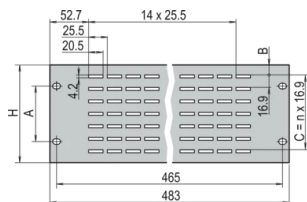

DIAGRAMS

UPOZORNĚNÍ

Produkty nVent musí být instalovány a používány pouze tak, jak je uvedeno v instrukčních listech a materiálech pro školení nVent. Instrukční listy jsou k dispozici na www.nvent.com a od vašeho zástupce zákaznického servisu nVent. Nesprávná instalace, zneužití, nesprávné použití nebo jiný nedostatek úplného dodržování pokynů a varování nVent může způsobit selhání produktu, poškození majetku, vážné zranění osob a smrt a/nebo zrušit vaši záruku.

North America

All locations
+1.763.422.2661
Chat with us:
nvent.com/schroff

Europe

Straubenhardt, Germany
+49.7082.794.0
Betschdorf, France
+33.3.88.90.64.90
Warsaw, Poland
+48.22.209.98.35
Assago, Italy
+39.02.932.7141
Chat with us:
nvent.com/schroff

Asia

Shanghai, China
+86.21.2412.6943
Qingdao, China
+86.532.8771.6101
Singapore
+65.6768.5800
Shin-Yokohama, Japan
+81.45.476.0271
Chat with us:
nvent.com/schroff

Middle East & India

Dubai, United Arab Emirates
+971.4.378.1700
Bangalore, India
+91.80.6715.2001
Istanbul, Turkey
+90.216.250.7374
Chat with us:
nvent.com/schroff

Naše portfolio silných značek:

CADDY ERICO HOFFMAN ILSCO SCHROFF TRACHTE