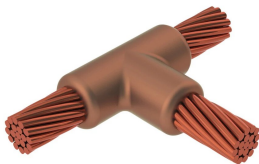

## Power Utilities

nVent ERICO Cadweld graphite molds are designed and engineered for thousands of connection styles and conductor combinations.

### VLASTNOSTI

Forms a permanent, low resistance connection

Provides a molecular bond

nVent ERICO Cadweld Exothermic Connections are rated with the same current capacity as the conductor

Portable installation equipment with no external source of power required

Installers can be easily trained to make nVent ERICO Cadweld Exothermic Connections

Connections can be visually inspected

### DALŠÍ PODROBNOSTI O PRODUKTU

For applications such as computer room, tunnel or other low-ventilation areas, specify a smokeless nVent ERICO Cadweld Exolon mold. Add an XL prefix to the standard mold part number when ordering (for example, a TAC2Q2Q becomes XLTAC2Q2Q). Similarly, nVent ERICO Cadweld Exolon welding material is also designated by the XL prefix (for example, 150 becomes XL150).